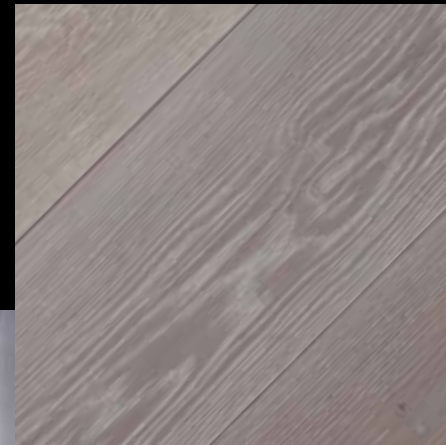

Article N° 9014
Standard Width 220mm (8.66")
20mm Thickness
6mm Wear Layer
11 Ply Baltic Birch Substrate

Roma