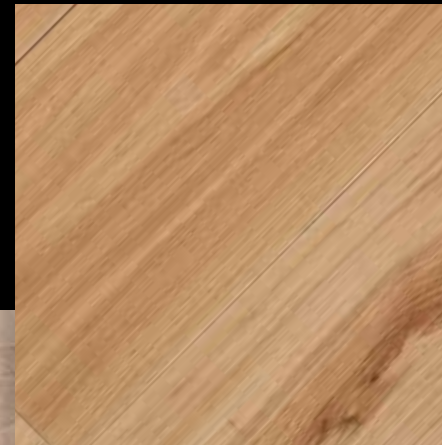

Article N° 3385
Standard Width 260mm (10.23")
20mm Thickness
6mm Wear Layer
11 Ply Baltic Birch Substrate

Taormina

Belmonte

Article N° 1079
Standard Width 260mm (10.23")
20mm Thickness
6mm Wear Layer
11 Ply Baltic Birch Substrate